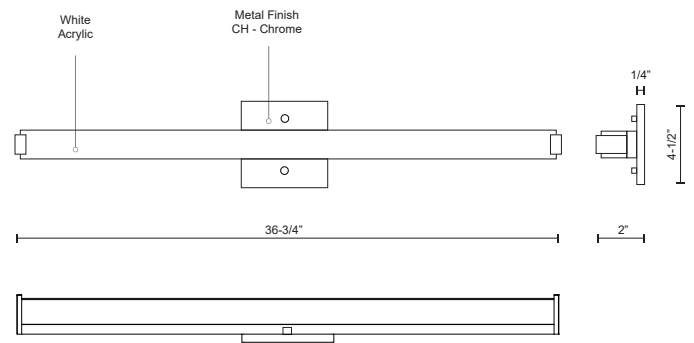

LATITUDE-SLIM VL4737

VANITY

PROJECT

DESCRIPTION

Simplistic Modern LED with rectangular shaped white acrylic finished with chrome end caps and matching canopy. Equipped with our powerful 120V AC LED technology, and may be mounted horizontally or vertically. Available in three different sizes and four different design styles.

SPECIFICATION DETAILS

Fixture Dimensions	W36-3/4" x H4-1/2" x E2"
Light Source	AC LED Module
Wattage	49W
Total Lumens	4000lm
Delivered Lumens	CH-2331lm
Voltage	120V
Color Temperature	3000K
CRI (Ra)	90CRI
Optional Color Temps	2700K - 5000K Available, Minimum Order Quantities Apply
LED Rated Life	50,000 hours
Dimming	100% - 10%, ELV Dimmer (Not Included)
Diffuser Details	White Acrylic Diffuser
ADA Compliant	Yes
Location	Damp
Mounting Style	All Orientation; Wall;
Canopy Dimensions	W4-1/2" x H4-1/2" x E1/4"
Paint Finish	CH01
Finish Option(s)	Chrome

* For custom options, consult factory for details.

* For warranty information, please visit www.kuzcolighting.com/warranty

KUZCO

CANADA: 19054 28TH AVENUE - SURREY, BC V3Z 6M3

USA: 3035 E. LONE MOUNTAIN ROAD - LAS VEGAS, NV 89081

WWW.KUZCOLIGHTING.COM

© 2016 KUZCO LIGHTING. ALL RIGHTS RESERVED.

COMMENT